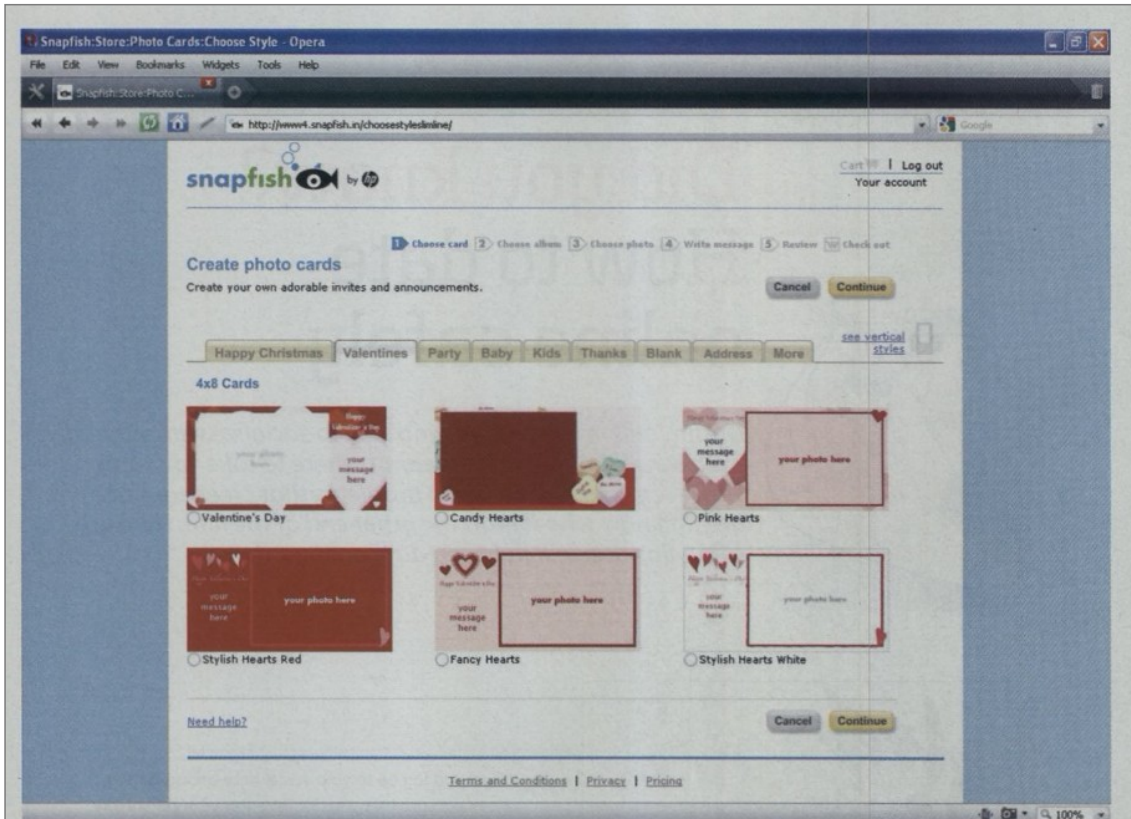

BY KAMAKSHI S

FEATURES PHOTO-CARD MAKER 2:

- ▶ When you are using a tool like Photo-Card Maker, you can create as many variations of the same card but with different text and photographs.
- ▶ The collection of templates is updated regularly on the website of the application in accordance with the flavor of the season and festivities happening at a point of time.
- ▶ The installation process for the application and importing of templates is very easy and straightforward. The templates however, cannot be used with any other applications.
- ▶ The images are masked into the template automatically but there is an option to place the image on top of the template as well.

Chip - Chip Plus

WHAT SNAPPISH.IN OFFERS AND PHOTO-CARD MAKER 2 DOESN'T:

- ▶ With Snapfish, you are guaranteed high quality HP prints.
- ▶ The website delivers products in a record time of 4-6 working days, which even the postal department does not achieve.
- ▶ Apart from photo cards, you can also shop for other merchandise that can be personalized with photographs like magic mugs, key chains etc.
- ▶ If you need to add a personalized message which is long and you don't want it to feature on the face of the card, you can opt for a personalized greeting card instead.